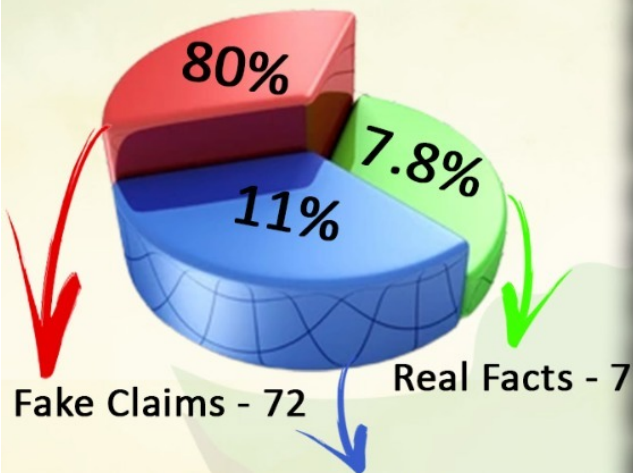

Fake Claims and Real Facts of TTP A Detailed One Month Report

Total Claims - 89

Shaheed		Injured	
Real Martyrs	Fake Claims	Real Injured	Fake Claims
2	49	6	13
2	31	1	9
1	13	1	6
-	15	-	8
-	18	-	3
-	4	-	2
-	1	-	6
1	9	1	5
1	7	-	7
-	3	-	2
-	6	-	23
1	1	2	2
8	153	11	86