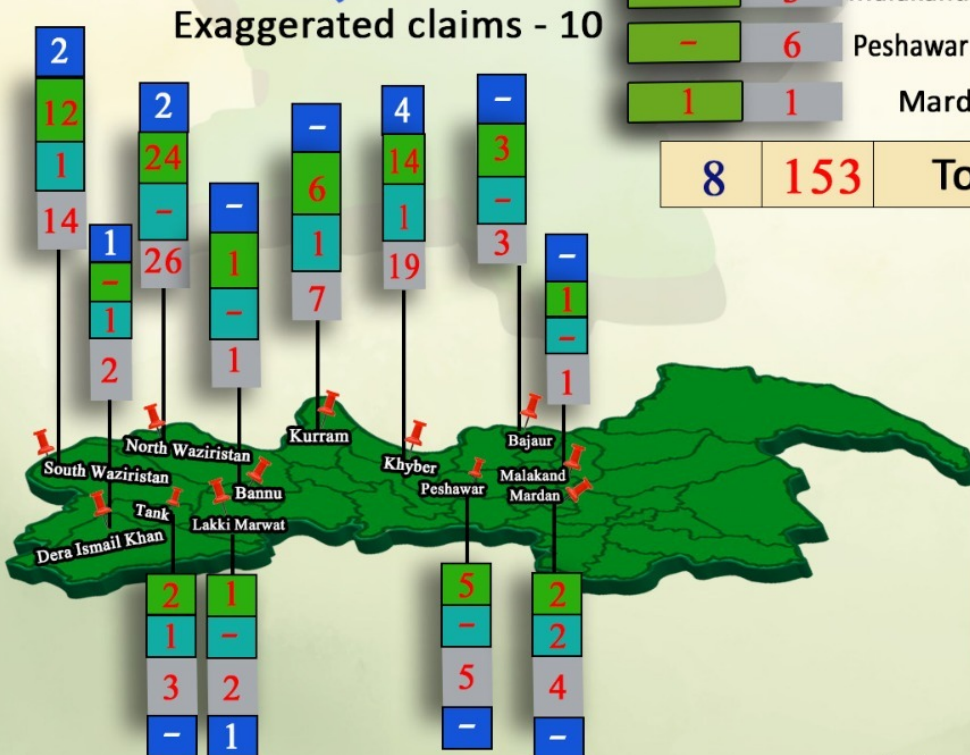

Fake Claims and Real Facts of TTP A Detailed One Month Report

Total Claims - 89

Shaheed		Injured	
Real Martyrs	Fake Claims	Real Injured	Fake Claims
2	49	6	13
2	31	1	9
1	13	1	6
-	15	-	8
-	18	-	3
-	4	-	2
-	1	-	6
1	9	1	5
1	7	-	7
-	3	-	2
-	6	-	23
1	1	2	2
8	153	11	86

Date: 3-August-2023